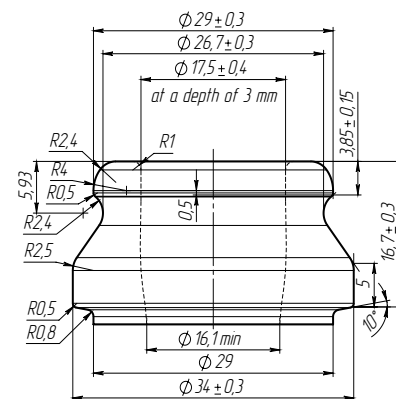

# CHAMPAGNE

Colio

KMC  
G L A S S

- ⌘ Champagne Colio
- ⌘ Weight – 720 g
- ⌘ Filling CAP – 750 ml
- ⌘ Color – Amber
- ⌘ Diameter –  $93.1 \pm 1.6$
- ⌘ Entrance bore diameter - 17.5

www.kmc.glass  
 sales@kmc.glass