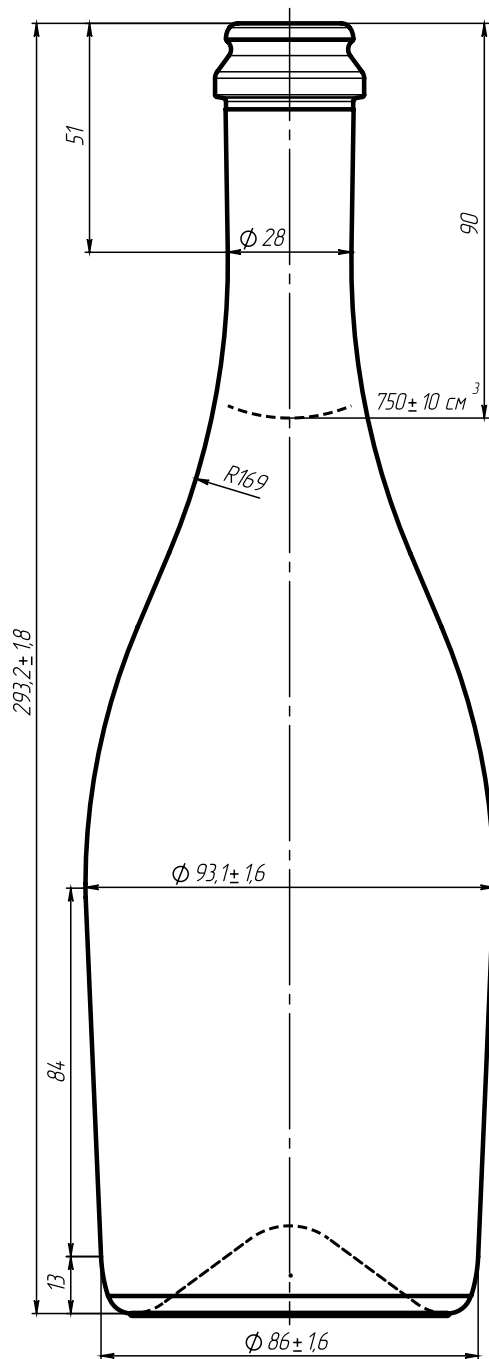

# CHAMPAGNE

Colio

KMC  
G L A S S

- ⌘ Champagne Colio
- ⌘ Weight – 720 g
- ⌘ Filling CAP – 750 ml
- ⌘ Color – Amber
- ⌘ Diameter –  $93.1 \pm 1.6$
- ⌘ Entrance bore diameter - 17.5

www.kmc.glass  
 sales@kmc.glass